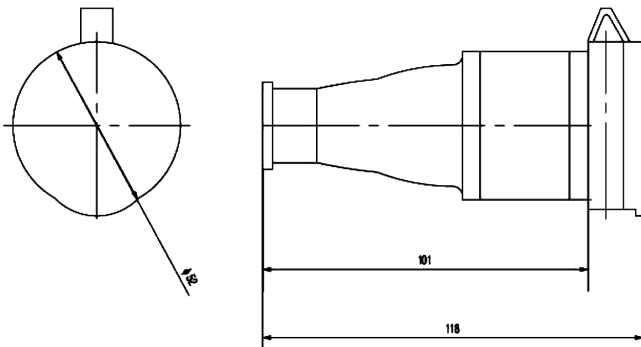

Germany type industrial socket have some features Of waterproof, antifreeze and safety, etc.
Rubber Industrial Socket,
Deutsch/German (Schuko)type

1. Model: R-212
2. Name of article: Schuko Power Socket
3. Voltage: 200V-250v
4. Frequency: 50/60Hz
5. Rated Current (A): 16A
6. Poles: 2P+E
7. Grade: IP44
8. CE Certifications.

Outline's Dimension(mm)

Industrial plug adaptor (Germany type in dustrial plug) have some feature of waterproof and antifreeze, etc.
European plug Rubber Socket
Rubber/Russian Socket.
Rubber Industrial Socket,
Deutsch/German (Schuko)type

1. Model: R-012
2. Name of article: Schuko Power Socket
3. Voltage: 200V-250v
4. Frequency: 50/60Hz
5. Rated Current (A): 16A
6. Poles: 2P+E
7. Grade: IP44
8. CE Certifications.

Outline's Dimension(mm)